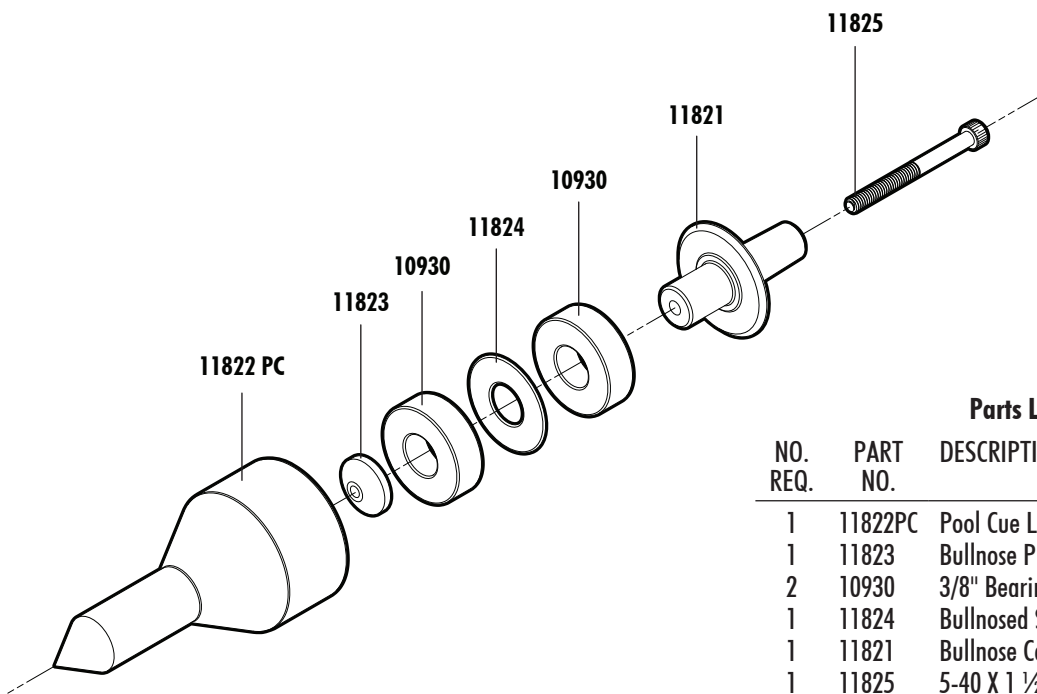

The center body itself is case harden steel which turns on two preloaded sealed ball bearings. It is fitted with a #0 Morse taper to fit our tailstock. The run-out of the 60-degree tip of the live center is .0025" or less.

NOTE: Due to the length of this live center in relation to the location of the bearings, there will be side play of anywhere from .002" to .004" at the tip. This center was designed for front-load and for lower tolerance work (such as pool cues).

It was not designed to eliminate side-load or to machine tight tolerance parts. Regarding side-load, you also have to take into consideration the amount of movement that you are going to have in your tailstock spindle and body and that this will increase when the tailstock spindle is further out. The point does move under considerable pressure, but it also bounces back as soon as the side load is removed.

The sealed bearings are permanently lubricated and require no maintenance.

For more information on the use of live centers, see P/N 1191.

Thank you,
Sherline Products Inc.

EXPLODED VIEW AND PART NUMBERS

Parts List		
NO. REQ.	PART NO.	DESCRIPTION
1	11822PC	Pool Cue Live Center
1	11823	Bullnose Preload Nut
2	10930	3/8" Bearing
1	11824	Bullnosed Shim Washer
1	11821	Bullnose Center Body
1	11825	5-40 X 1 1/2" Socket Head Cap Screw