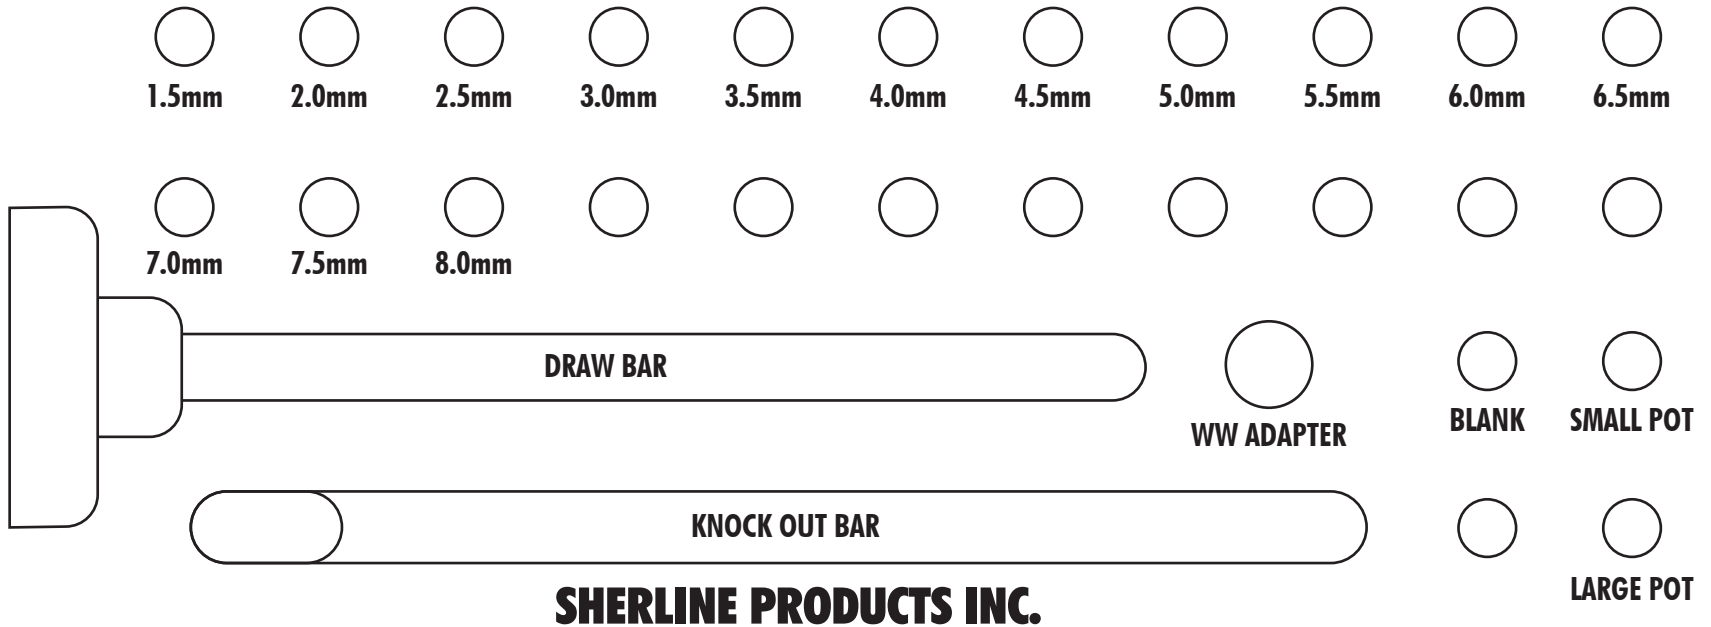

Length = 9.1875"
Height = 3.6875"

- 1.5mm
- 2.0mm
- 2.5mm
- 3.0mm
- 3.5mm
- 4.0mm
- 4.5mm
- 5.0mm
- 5.5mm
- 6.0mm
- 6.5mm

- 7.0mm
- 7.5mm
- 8.0mm

- WW ADAPTER
- BLANK
- SMALL POT
- LARGE POT

SHERLINE PRODUCTS INC.